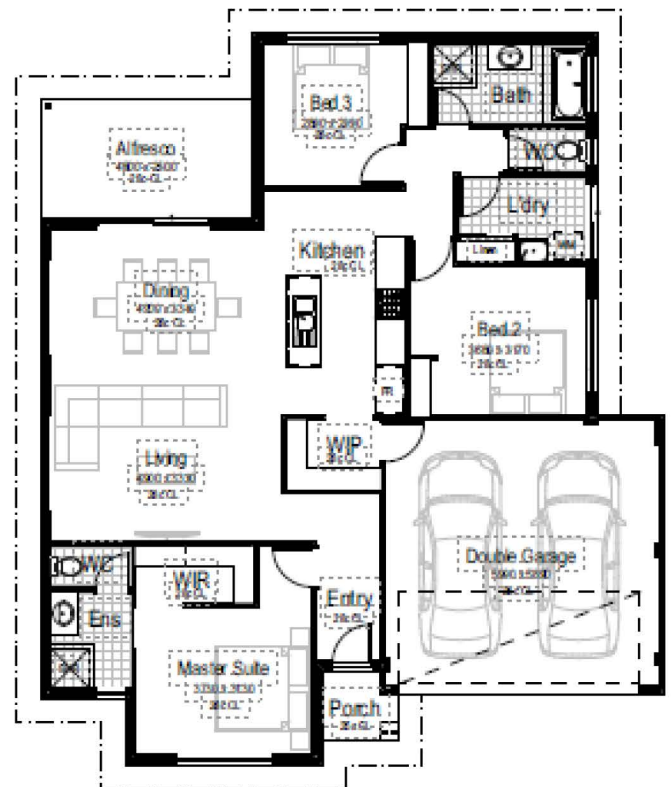

- 30c High Ceilings throughout
- Essastone Benchtops
- German made TEKA appliances.
- Daiken reverse cycle aircon
- Quality vinyl flooring throughout
- Roller blinds throughout (ex wet areas)
- Internal Wall Painting throughout