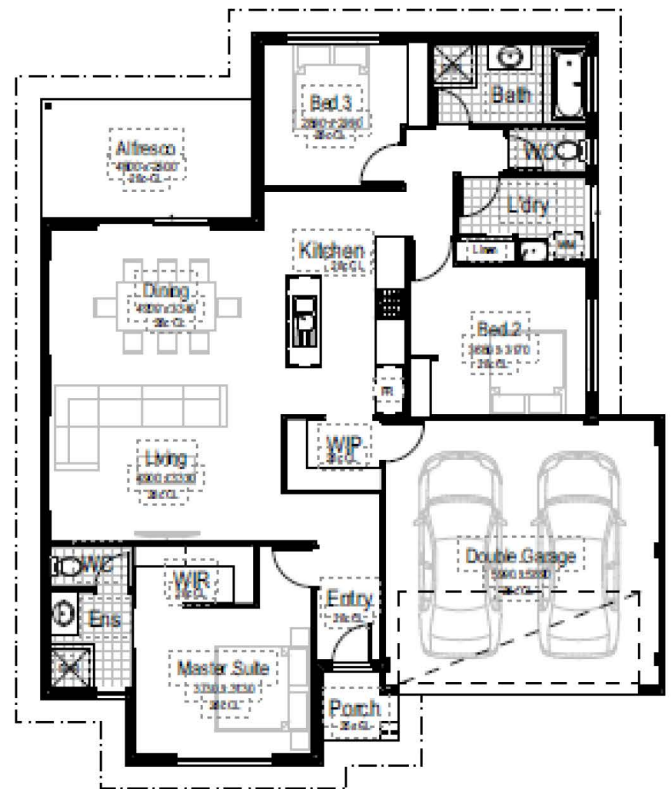

- 30c High Ceilings throughout
- Essastone Benchtops
- German made TEKA appliances.
- Daiken reverse cycle aircon
- Quality vinyl flooring throughout
- Roller blinds throughout (ex wet areas)
- Internal Wall Painting throughout