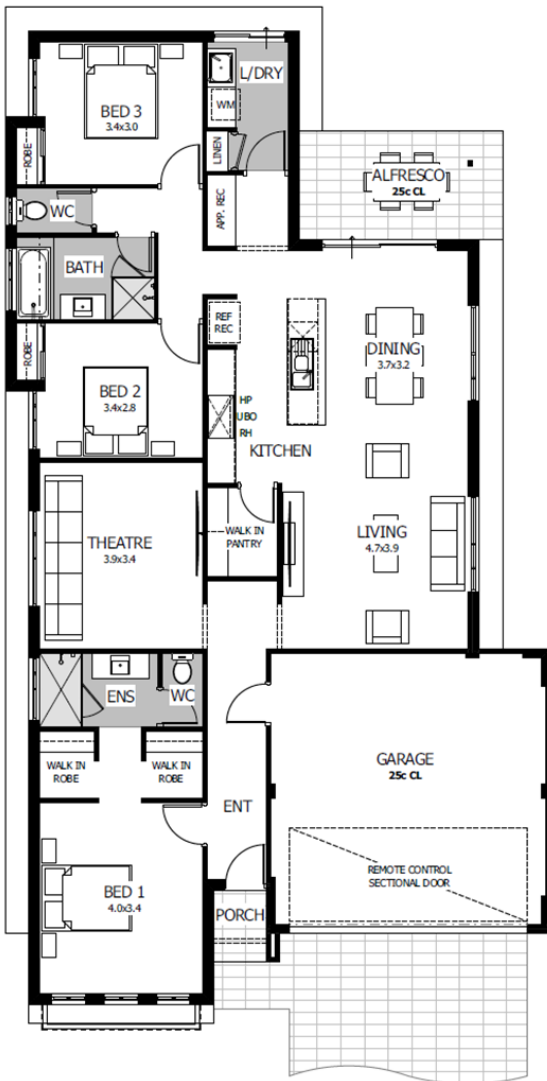

FRANKLIN **3** **2** **2**

HOUSE AND LAND PACKAGE *

\$534,295

WELLARD | PROVIDENCE
 Lot 872 Framingham Cres
 HOUSE | LAND
 192m² | 450m²

SPECIAL FEATURES

- stainless steel appliances
- Caesarstone benchtops to kitchen & laundry with built in cabinet
- Master bedroom with fully appointed ensuite and walk-in robe
- Sliding mirrored robes to bed 2 & 3
- LED downlights throughout entire home and fluro to garage
- Intelligent Home 5 point smart wiring package
- Jason Windows sliding doors and windows
- Double Garage with remote sectional door
- 25 year structural guarantee
- 12 Month Build Time Guarantee
- Fixed site works
- 6 Month Price Holds